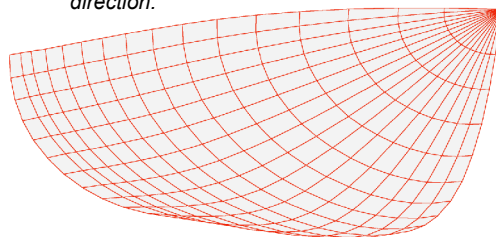

DESIGN + MANUFACTURE:

3D Sailmaker design system and the Relax stress analysis program are the premier programs of their type in use today.

These programs are used in all new designs from dinghies to mega yachts to the smallest trysail and the largest spinnakers, all sails are designed and tested to bring out their optimum performance in all conditions.

All Lidgard lofts have invested a lot of time and money on precision plotters / cutters, in doing so we are able to cut and plot our designs to the nearest .05mm, creating the accuracy that is needed when manufacturing high performance racing and cruising sails.

View of mould from masthead sail is completely fair in every direction.